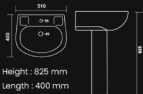

Wash Basin Pedestal

Star Set (20x16)

Height : 825 mm
Length : 400 mm
Width : 510 mm

Approx Weight : 22 KG