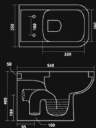

Wall Hung.

Mozart Floor
Mounted E.W.C. S/P trap
18 KG