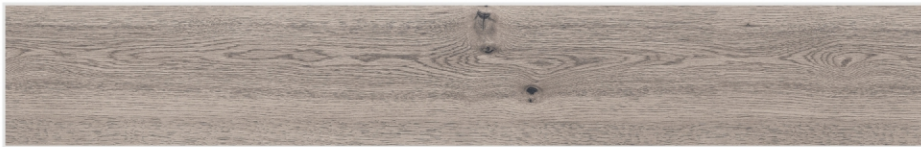

Nature
Brought HOME

BOX WOOD
GRAY

**BOX WOOD
GRAY**

200x
1200mm

CARVING
series

f @ in

A close-up photograph of a light-colored wood floor, likely Larch Crema, showing the grain and joints. A small green sprout with two leaves is growing from a joint in the lower right quadrant. The text 'Let The Happiness SPROUT' is overlaid on the left side in white, with 'SPROUT' in a larger font. A vertical line is positioned to the left of the dimensions and product name.